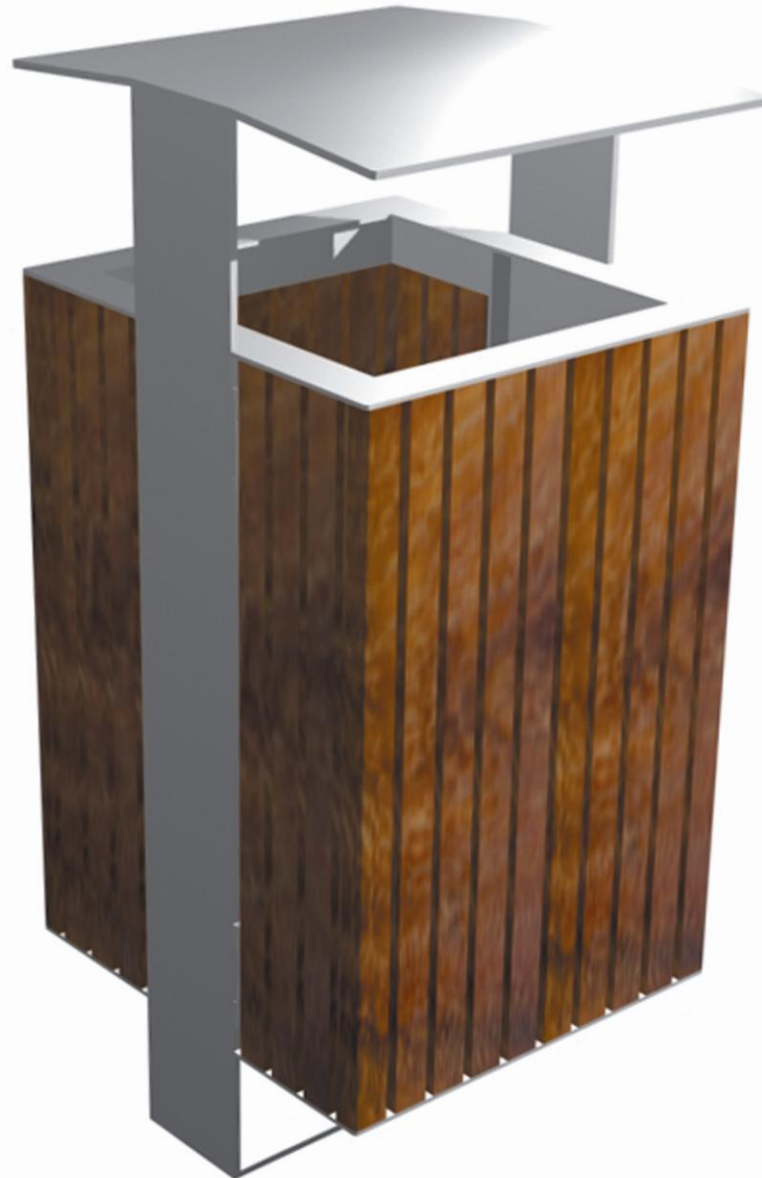

essentials litter bin

essentials range: litter bin

The Essentials Litter Bin compliments the benches and planters within this product range.

Based on a galvanized steel frame with Iroko hardwood slats, various finish options are available to tailor the product to your scheme.

e: enquiries@citysquared.co.uk
w: citysquared.co.uk
t: +44 (0)870 420 2468
f: +44 (0)113 244 1616

Available with or without a hood, the litter bin is suitable for both interior and exterior installations.

technical specification

- product:** essentials range litter bin
materials: galvanized steel frame, iroko hardwood slats. other finishes also available
maintenance: wood requires periodic refinishing, refer to product care section
foundation: surface-mounted
fixings: anchor-bolted to existing hardstanding