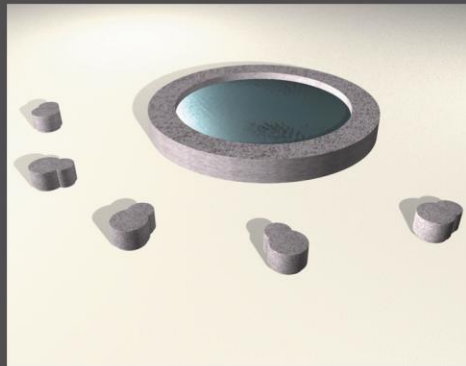

hippo

Hippo was developed as part of Citysquared's granite seating range, which explores a number of different forms.

Available in a range of finishes, hippo is highly durable and requires no real maintenance other than surface cleaning from time to time.

e: enquiries@citysquared.co.uk
w: citysquared.co.uk
t: +44 (0)870 420 2468
f: +44 (0)113 244 1616

Hippos work well individually, in herds, or surrounding a waterhole; the decorative surrounding of which can also be produced to match.

citysquared
street furniture

technical specification

product: hippo bench
materials: granite, various finishes available
maintenance: requires no regular maintenance
foundation: freestanding
fixings: freestanding