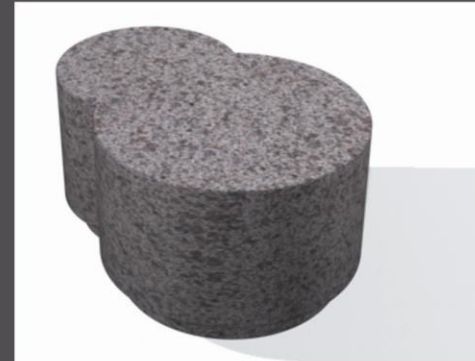

hippo

Hippo was developed as part of Citysquared's granite seating range, which explores a number of different forms.

Available in a range of finishes, hippo is highly durable and requires no real maintenance other than surface cleaning from time to time.

e: enquiries@citysquared.co.uk
w: citysquared.co.uk
t: +44 (0)870 420 2468
f: +44 (0)113 244 1616

Hippos work well individually, in herds, or surrounding a waterhole; the decorative surrounding of which can also be produced to match.

citysquared
street furniture

technical specification

product: hippo bench
materials: granite, various finishes available
maintenance: requires no regular maintenance
foundation: freestanding
fixings: freestanding