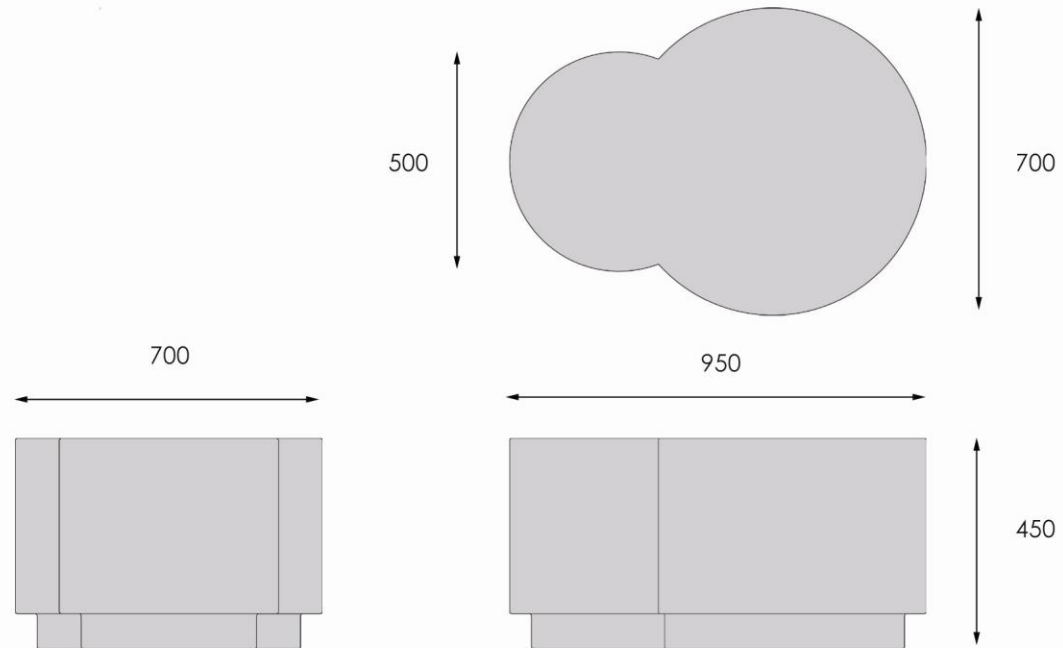

technical specification

product: hippo bench
materials: granite, various finishes available
maintenance: requires no regular maintenance
foundation: freestanding
fixings: freestanding

e: enquiries@citysquared.co.uk
w: citysquared.co.uk
t: +44 (0)870 420 2468
f: +44 (0)113 244 1616

citysquared
street furniture

Dimensions are in mm, are approximate and do not form any part of the contract. We reserve the right to change the design and specification on any item offered and, where possible, notification will be made.
© 2011 Copyright. Reproduction prohibited.