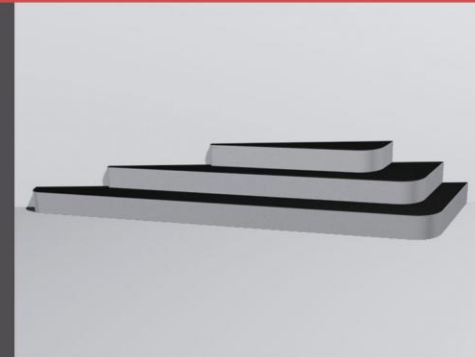

step

Step is a highly customisable seating provision, available in a range of tiers, and may be adapted in size and colour to suit any scheme.

Ideal for social and informal settings, Step is well suited to Schools, Colleges, and public areas frequented by youngsters.

e: enquiries@citysquared.co.uk
w: www.citysquared.co.uk
t: +44 (0)870 420 2468
f: +44 (0)113 244 1616

Comprised of a tough steel structure, Step has a highly durable finish, which may be easily maintained on site. The seating surface is finished in a tough flame-retardant rubber material.

citysquared
street furniture

technical specification

product:	step
materials:	mild steel with a painted finish and rubber
maintenance:	regular cleaning recommended, easily hand repainted on site, refer to product care section
foundation:	freestanding
fixings:	freestanding