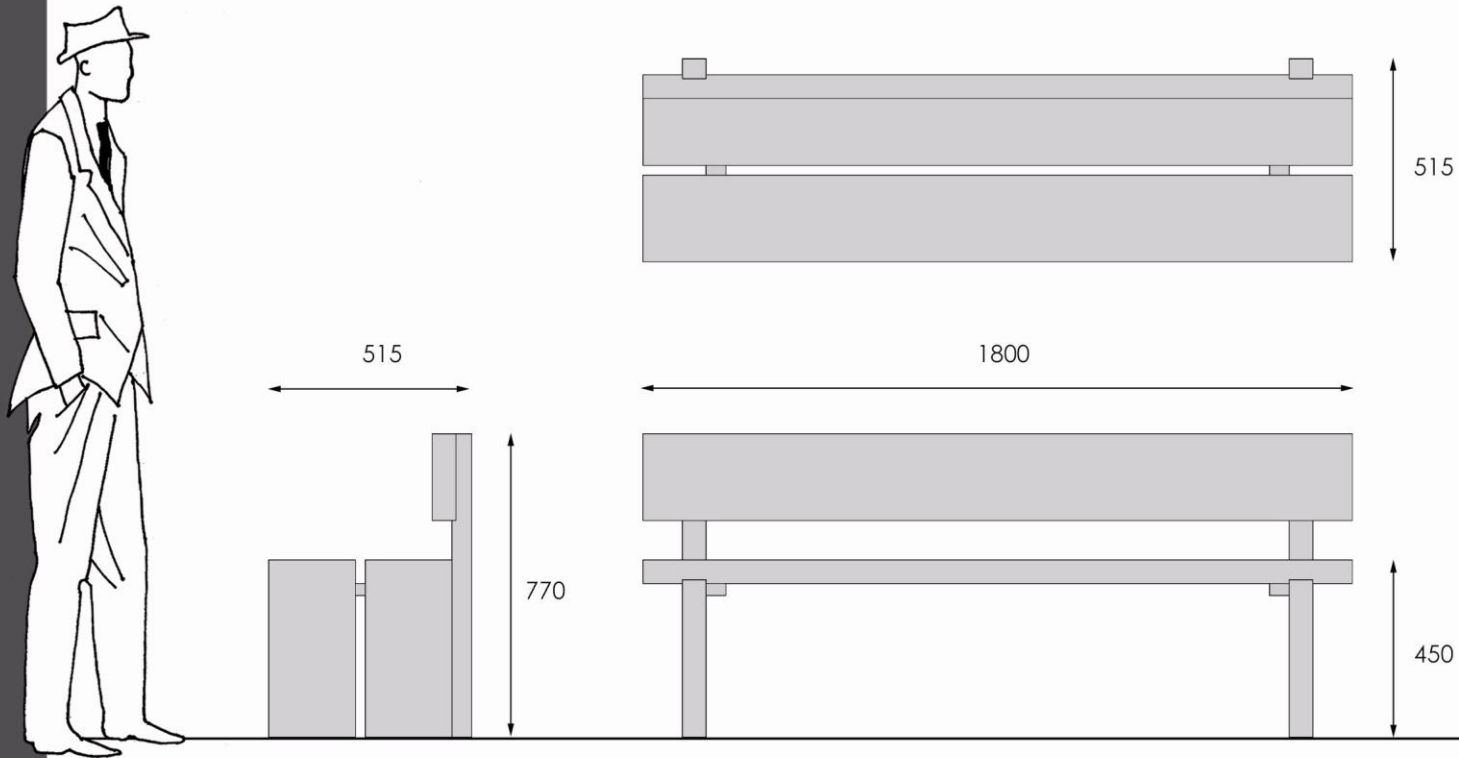

technical specification

1. **product:** woodrow seat
   materials: solid iroko hardwood
   maintenance: depends on useage and condition, refer to product care section
   foundation: freestanding
   fixings: can be bolted to existing hardstanding, please consult for details

e: enquiries@citysquared.co.uk

w: citysquared.co.uk

t: +44 (0)870 420 2468

f: +44 (0)113 244 1616

citysquared
street furniture

Dimensions are in mm, are approximate and do not form any part of the contract. We reserve the right to change the design and specification on any item offered and, where possible, notification will be made.
© 2013 Copyright. Reproduction prohibited.