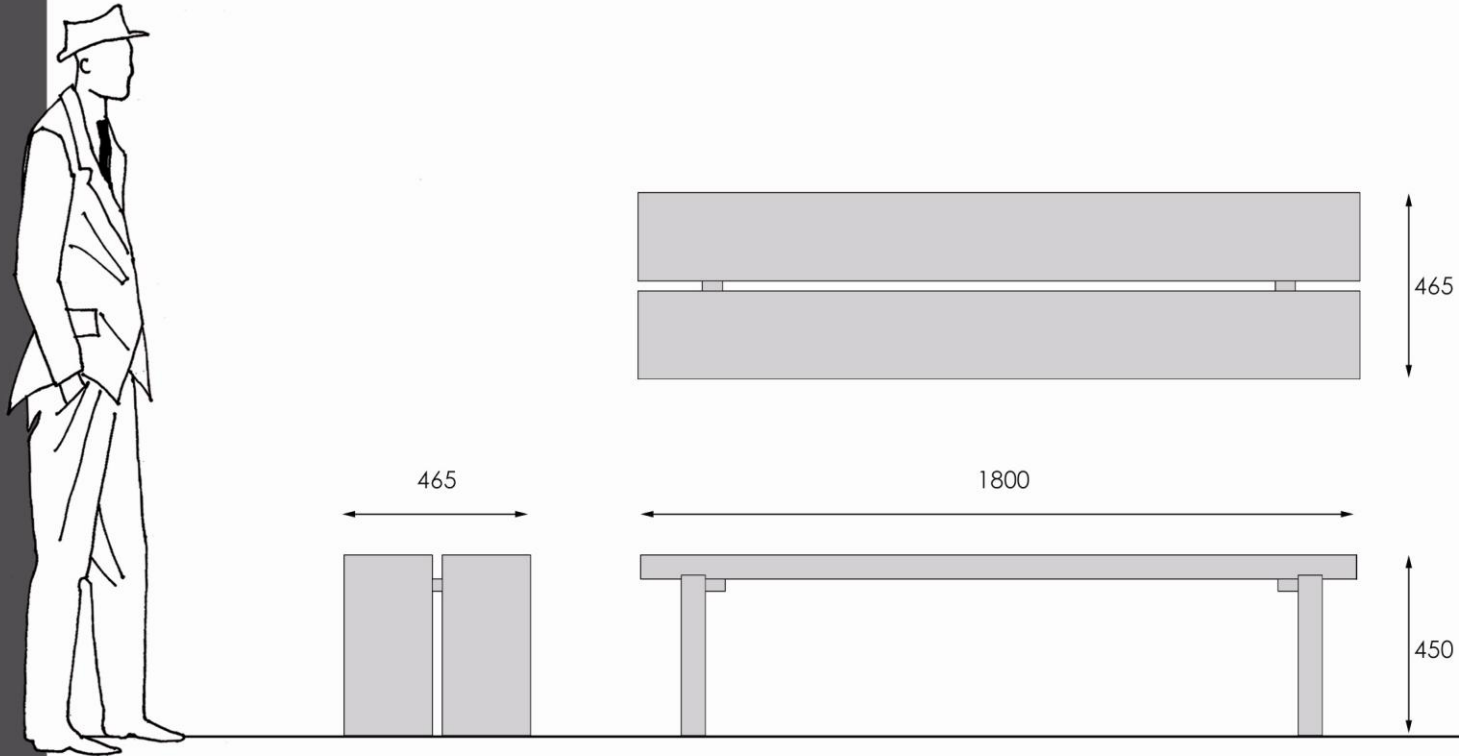

technical specification

product:	woodrow bench
materials:	solid iroko hardwood
maintenance:	depends on useage and condition, refer to product care section
foundation:	freestanding
fixings:	can be bolted to existing hardstanding, please consult for details

e: enquiries@citysquared.co.uk

w: citysquared.co.uk

t: +44 (0)870 420 2468

f: +44 (0)113 244 1616

citysquared
street furniture

Dimensions are in mm, are approximate and do not form any part of the contract. We reserve the right to change the design and specification on any item offered and, where possible, notification will be made.
© 2013 Copyright. Reproduction prohibited.