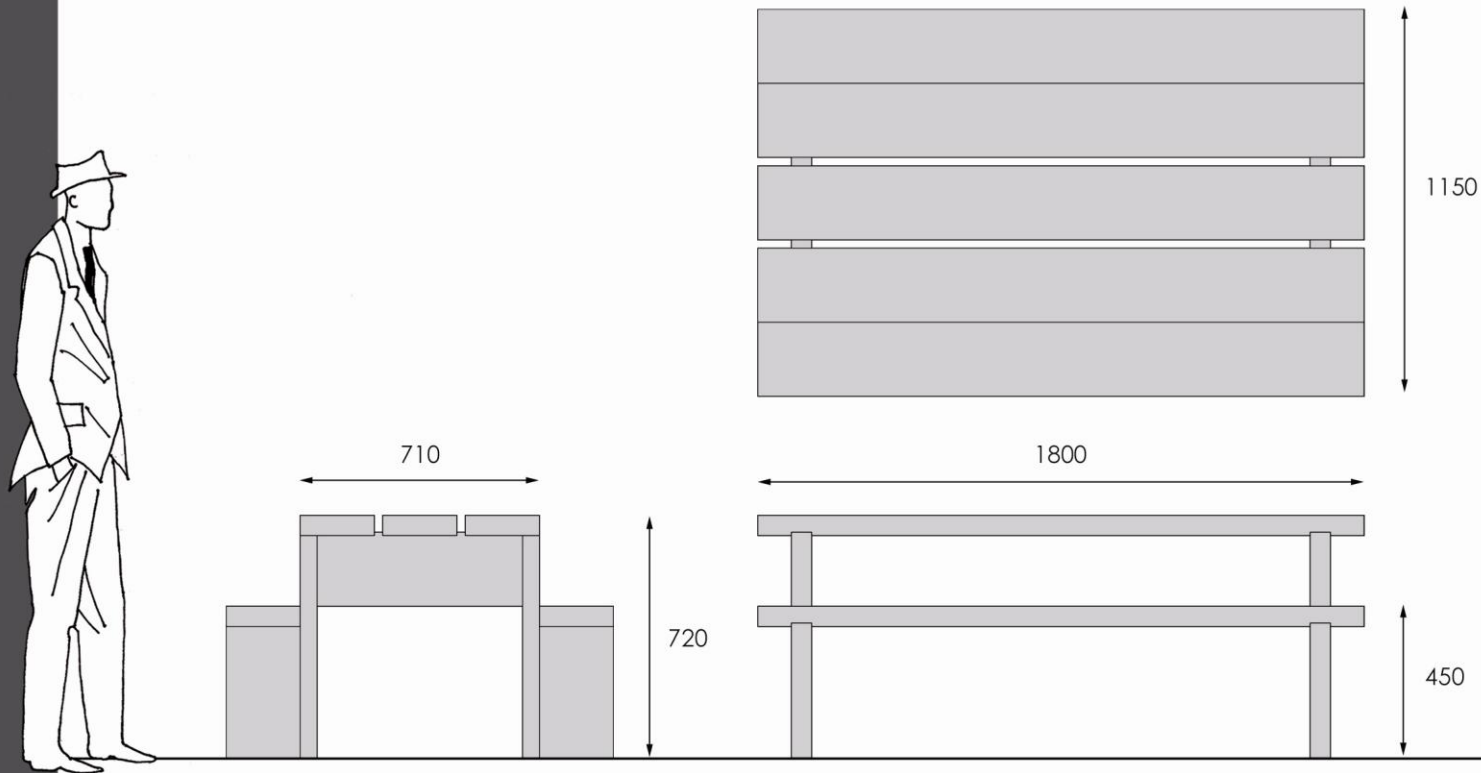

technical specification

1. **product:** woodrow picnic bench
   materials: solid iroko hardwood
   maintenance: depends on useage and condition, refer to product care section
   foundation: freestanding
   fixings: can be bolted to existing hardstanding, please consult for details

e: enquiries@citysquared.co.uk
w: citysquared.co.uk
t: +44 (0)870 420 2468
f: +44 (0)113 244 1616

citysquared
street furniture

Dimensions are in mm, are approximate and do not form any part of the contract. We reserve the right to change the design and specification on any item offered and, where possible, notification will be made.
© 2013 Copyright. Reproduction prohibited.